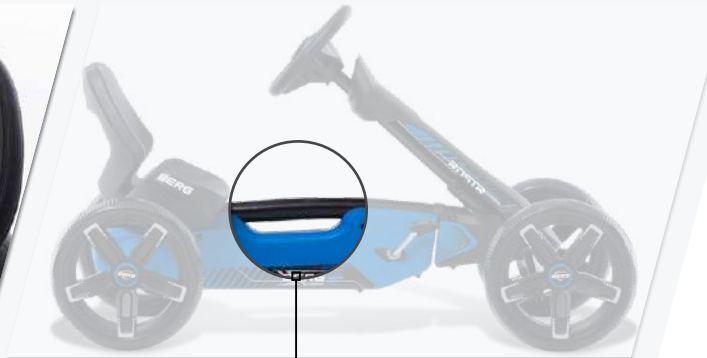

The striking sports steering wheel, the EVA 10" tyres that will never go flat, the cool bucket seat and the swing axle make go-karting exceptionally good fun. The BERG Reppy is the first go-kart for young children with genuine, low go-kart entry due to the low bucket seat.

The Reppy's design makes children stand out in the neighbourhood. Take a look at that low bucket seat and striking sports steering wheel!

Adults can carry the Reppy super easily by its frame handle. The Reppy is light and compact, making it easy to store after use.

Design key-features:

Cool bucket seat

Striking sports steering wheel
inclusive BERG Soundbox Race (optional for Reppy Rider)

Built-in handle
makes lifting easy

*Outrageous looks,
carefree playing fun
and easy to take with you*

*Outrageous looks,
carefree playing fun
and easy to take with you*

4. DIRECT DRIVE

The BERG Reppy is equipped with a fixed connection between the front crank axle and the rear axle. This means that the movement of the legs is immediately converted to the movement of the rear wheels. This makes the BERG Reppy super simple and easy to ride. Both forwards and backwards.