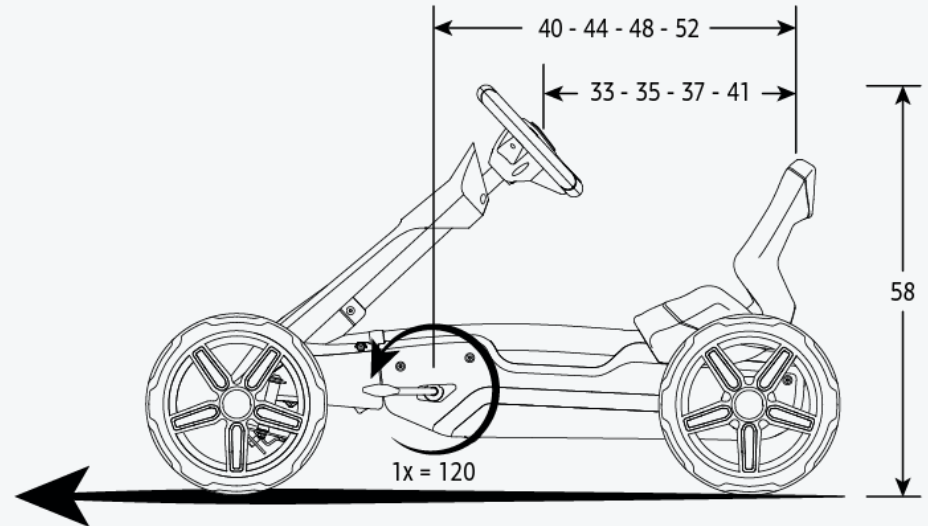

* Only for the BERG Reppy Rider

2

3

*Outrageous looks,
carefree playing fun
and easy to take with you*

BERG REPPY DATA

Get ready to explore

The following data is applicable to all Reppy versions

*All dimensions
in cm

*Outrageous looks,
carefree playing fun
and easy to take with you*

BERG REPPY DATA

Get ready to explore

General

Recommended age	2,5 - 6 years
Min user height	95 cm
Max user height	125 cm
Max user weight	40 kg
Parental supervision necessary	Yes
Safety mark	TÜV + CE
Assembly time	±30 min

Physical characteristics

Length	98 cm
Width	59 cm
Height	58 cm

Warranty

Frame	2 years
Parts	2 years
Tyres	0 years

Technical characteristics

Gears	N.A.
Tyre type	Solid
Frame aaterial	Steel
Forward and backward	Yes
Braking system	Direct Drive
Parking brake	N.A.
Transmission	Direct Drive
Ball bearings	Yes
Swing axle	Yes
Adjustable seat	Yes
Adjustable steering wheel	No
Trailer connection	N.A.