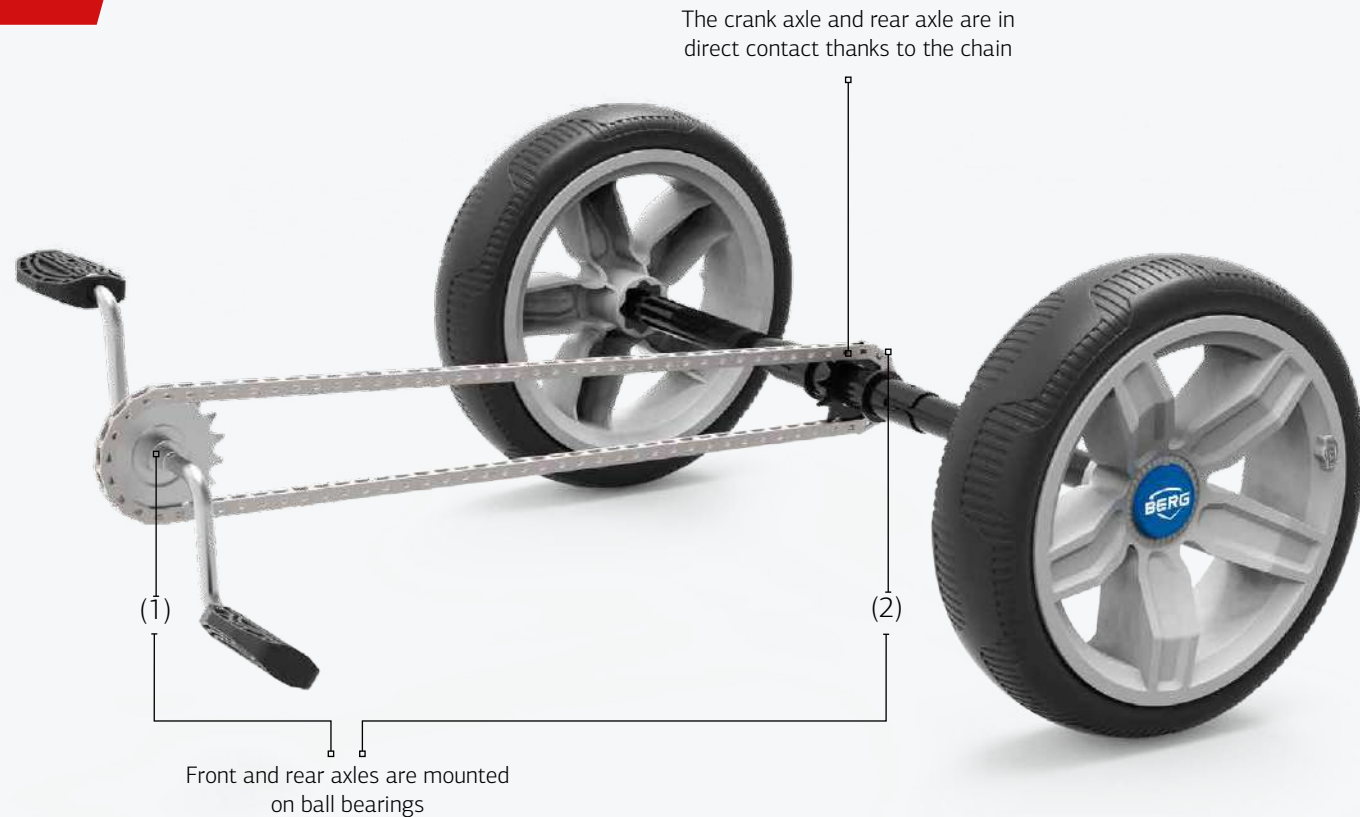

The Reppy is suitable for children from ages 2.5 to 6.

Outrageous looks,
carefree playing fun
and easy to take with you

3. EVA TYRES

Get ready to explore

An EVA tyre is made of high-tech foam. For the BERG Reppy, high-tech foam is the ideal replacement for the traditional rubber inner and outer tyres. Thanks to the right composition, the tyres are just as wear-resistant as traditional rubber tyres but without the risk of a flat tyre. The tyres are very silent when driving, which makes them ideal for indoor and outdoor use.

*Outrageous looks,
carefree playing fun
and easy to take with you*

4. DIRECT DRIVE

The BERG Reppy is equipped with a fixed connection between the front crank axle and the rear axle. This means that the movement of the legs is immediately converted to the movement of the rear wheels. This makes the BERG Reppy super simple and easy to ride. Both forwards and backwards.

An additional advantage is that the movement/rotation of the rear wheels (which occurs when pedalling, or when pushed) is also translated to the front crank axle. Therefore, once the go-kart is moving, you can continue pedalling very easily.

Also, the front and rear axles are mounted on ball bearings. As a result, the pedals and rear axle rotate smoothly and lightly!

*Outrageous looks,
carefree playing fun
and easy to take with you*

CHARACTERISTICS