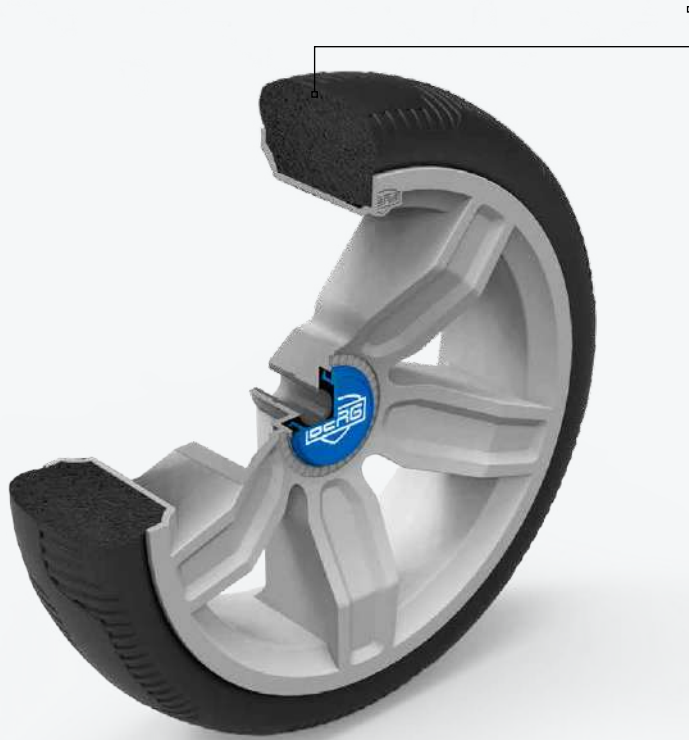

2. GROWS ALONG WITH YOUR CHILD

Get ready to explore

The Reppy's bucket seat is easy to adjust using the knob on the seat. No tools needed for that! Due to the low seat, it is not necessary to adjust the steering wheel. In whichever seat position a child sits, the steering wheel is always easy to reach.

The Reppy is suitable for children from ages 2.5 to 6.

Outrageous looks,
carefree playing fun
and easy to take with you

3. EVA TYRES

Get ready to explore

An EVA tyre is made of high-tech foam. For the BERG Reppy, high-tech foam is the ideal replacement for the traditional rubber inner and outer tyres. Thanks to the right composition, the tyres are just as wear-resistant as traditional rubber tyres but without the risk of a flat tyre. The tyres are very silent when driving, which makes them ideal for indoor and outdoor use.

*Outrageous looks,
carefree playing fun
and easy to take with you*

4. DIRECT DRIVE

The BERG Reppy is equipped with a fixed connection between the front crank axle and the rear axle. This means that the movement of the legs is immediately converted to the movement of the rear wheels. This makes the BERG Reppy super simple and easy to ride. Both forwards and backwards.

Also, the front and rear axles are mounted on ball bearings. As a result, the pedals and rear axle rotate smoothly and lightly!

*Outrageous looks,
carefree playing fun
and easy to take with you*

CHARACTERISTICS