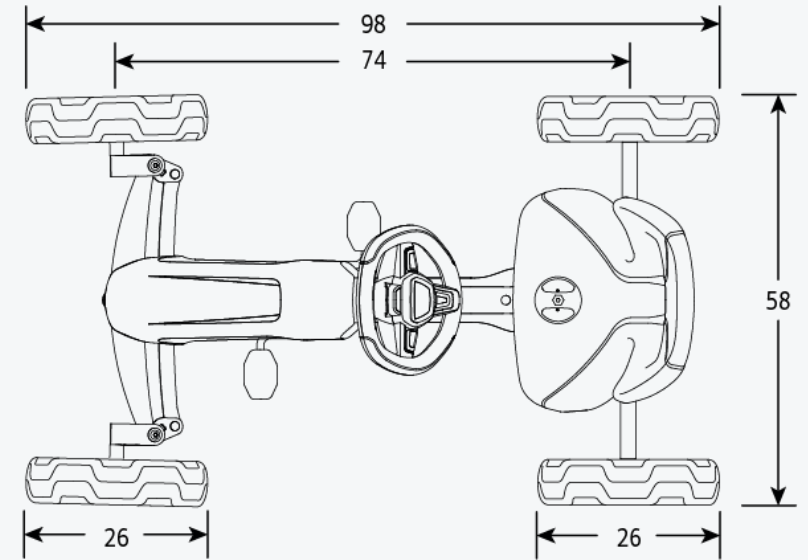

Weight product: 9.2 kg
Weight with box: 10.9 kg
Box size in cm: 70x49x23

years

2.5 → 6

95 to 125 cm

 The BMW logo and the BMW word mark are trademarks of BMW AG and are used under license.

BERGTOYS.COM

EAN-CODE: **8715839068993**

* Only for the BERG Reppy Rider

2

3

*Outrageous looks,
carefree playing fun
and easy to take with you*

BERG REPPY DATA

Get ready to explore

The following data is applicable to all Reppy versions

*All dimensions
in cm

*Outrageous looks,
carefree playing fun
and easy to take with you*

BERG REPPY DATA

Get ready to explore

General

Recommended age	2,5 - 6 years
Min user height	95 cm
Max user height	125 cm
Max user weight	40 kg
Parental supervision necessary	Yes
Safety mark	TÜV + CE
Assembly time	±30 min

Physical characteristics

Length	98 cm
Width	59 cm
Height	58 cm

Warranty

Frame	2 years
Parts	2 years
Tyres	0 years

Technical characteristics

Gears	N.A.
Tyre type	Solid
Frame aaterial	Steel
Forward and backward	Yes
Braking system	Direct Drive
Parking brake	N.A.
Transmission	Direct Drive
Ball bearings	Yes
Swing axle	Yes
Adjustable seat	Yes
Adjustable steering wheel	No
Trailer connection	N.A.