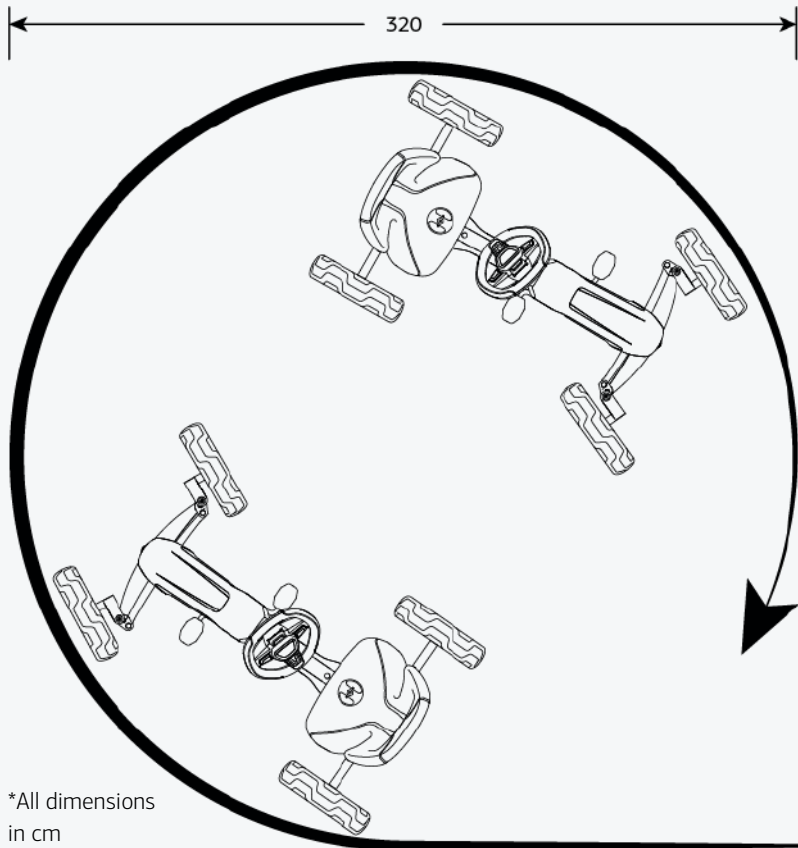

* Only for the BERG Reppy Rider

2

3

*Outrageous looks,
carefree playing fun
and easy to take with you*

BERG REPPY DATA

Get ready to explore

The following data is applicable to all Reppy versions

*All dimensions
in cm

*Outrageous looks,
carefree playing fun
and easy to take with you*

BERG REPPY DATA

Get ready to explore

General

Recommended age	2,5 - 6 years
Min user height	95 cm
Max user height	125 cm
Max user weight	40 kg
Parental supervision necessary	Yes
Safety mark	TÜV + CE
Assembly time	±30 min