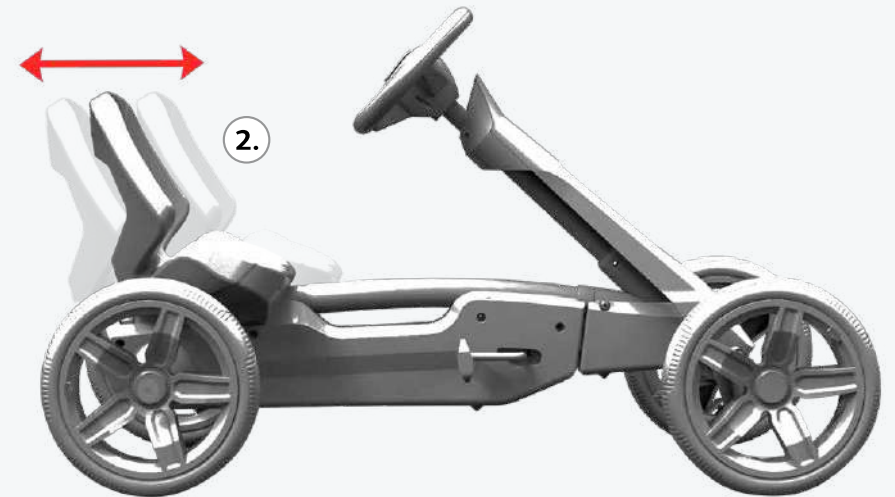

Outrageous looks,
carefree playing fun
and easy to take with you